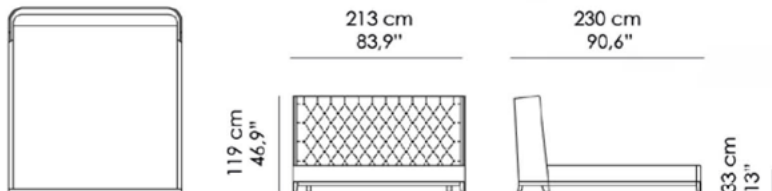

Optional:

Glossy finish for Ebony and Grey Sukupira only.

Notes:

Mattress not included.

Bed frame is shipped assembled.

B-03WOOD-A

Materasso | Mattress
200 x 200 cm | 78.7" x 78.7"

Misure | Size
213x230x H 119cm
(83.9"x90.6"x H 46.9")
Tessuto | Fabric
10.5 mt. | 11.5 yd.
Pelle | Leather
18.0 mq. | 193.8 sqf.