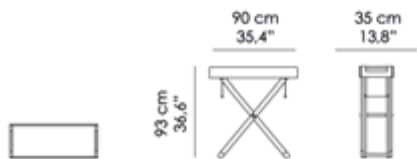

## AC-14-A

**Misure | Size**  
90x35x H 93cm  
(35.4''x13.8''x H 36.6'')