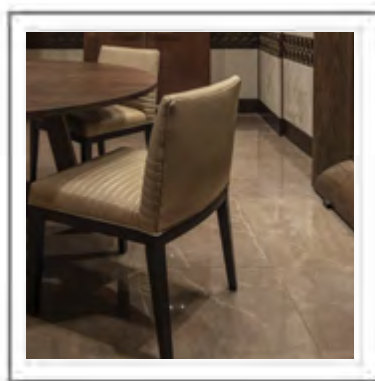

MASARYK\_ Sedia con braccioli (optional) in fusione d'ottone, finitura bronzo antico. Rivestimento in pelle con cuciture. Base in frassino tinto moka | Chair with arms (optional) in cast brass, antique bronze finish. Covers with matching straight lines quilting. Base in moka stained ashwood.

MASARYK\_ Sedia con braccioli (optional) in fusione d'ottone, finitura bronzo antico. Rivestimento in pelle con cuciture. Base in laccato lucido (finitura non standard) | Chair with arms (optional) in cast brass, antique bronze finish. Covers with matching straight lines quilting. Base in glossy lacquered finish (not standard option)