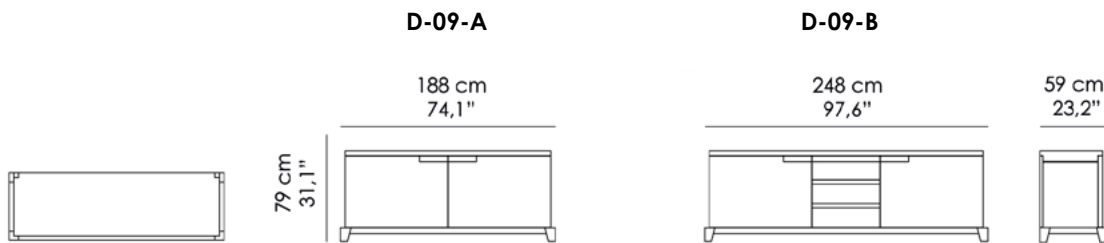

Per larghezza 188 cm: N. 2 ante con cerniere disegnate da Bellavista Collection realizzate in ottone, finitura Bronzo Antico (OBA) apertura a 180°, n. 2 mensole in vetro extra-chiaro.

Per larghezza 248 cm: N. 2 ante con cerniere disegnate da Bellavista Collection realizzate in ottone, finitura Bronzo Antico (OBA) apertura a 180°, n. 2 mensole in vetro extra-chiaro. N. 3 cassetti con tecnologia di guida completamente sincronizzata, sistema di chiusura soft-close.

Optional:

Illuminazione a LED con sensore di movimento.

Supporti per mensole interne in ottone, finitura Bronzo antico (OBA).

Sideboard. Structure made in Italian poplar blockboard, veneered outside with real Oak or Walnut wood or lacquered, glossy or matte (from RAL chart), inside in real natural maple wood, 45° assembly. Base in solid wood matching the structure.

For width 188 cm: No. 2 doors, in-house designed hinges, made in brass, Antique Bronze finish (OBA) for 180° door opening. No. 2 extra-clear glass shelves.

For width 248 cm: No. 2 doors, in-house designed hinges, made in brass, Antique Bronze finish (OBA) for 180° door opening, no. 2 extra-clear glass shelves. No. 3 drawers with fully synchronised slide technology, soft-close damping system.

Optional:

Motion activated LED LIGHTS.

Inner shelves supports in brass, Antique Bronze finish.