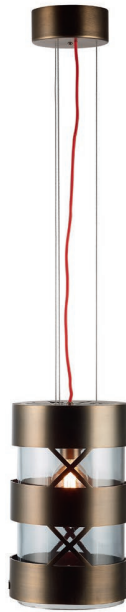

# MADemoiselle

Design Attilio Zanni

## ELEMENTS

**I** STRUCTURE  
BA / ANTIQUE BRONZE

**II** LAMP SHADE  
VF / FUMÉ GLASS

## NOTES

220V 50HZ | 1 X E27 | RED CORD

110V 60HZ | 1 X E26 | RED CORD

LIGHT BULB NOT INCLUDED

SUITABLE FOR CEILINGS FROM 270CM TO 320 CM

L-10-A	SPECIFICATIONS		PACKAGING	
	Ø	H	WEIGHT	
cm	25	90-140	kg	-
inch	9,8	35,4-55,1	mc	-

# MADemoiselle

L-10-A	
L-10-A	
NOTES	FOR EU MARKET - 220V 50HZ   1 X E27   RED CORD FOR US MARKET - 110V 60HZ   1 X E26   RED CORD