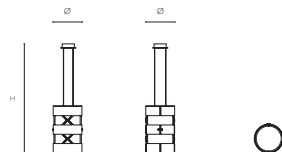

## NOTES

220V 50HZ | 1 X E27 | RED CORD

110V 60HZ | 1 X E26 | RED CORD

LIGHT BULB NOT INCLUDED

SUITABLE FOR CEILINGS FROM 270CM TO 320 CM

L-10-A	SPECIFICATIONS		PACKAGING	
	Ø	H	WEIGHT	
cm	25	90-140	kg	-
inch	9,8	35,4-55,1	mc	-