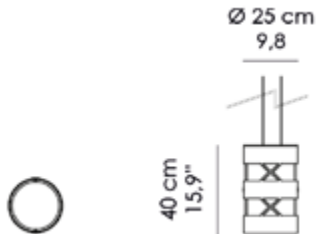

Adatto a soffitti da 270 cm a 320 cm di altezza.

Ceiling lamp. Structure in brass, Antique Bronze finish (OBA). Lampshade in  
smoked crystal.

Notes:

220V - 50 HZ / 1xE27 | red cord

110V - 60 HZ / 1xE26 | red cord

Light bulb not included.

Suitable for ceilings from 270 cm to 320 cm height.

## L-10-A

**Misure | Size**  
Ø 25x H 90/140cm  
( Ø 9.8'x H 35.4/55.1' )