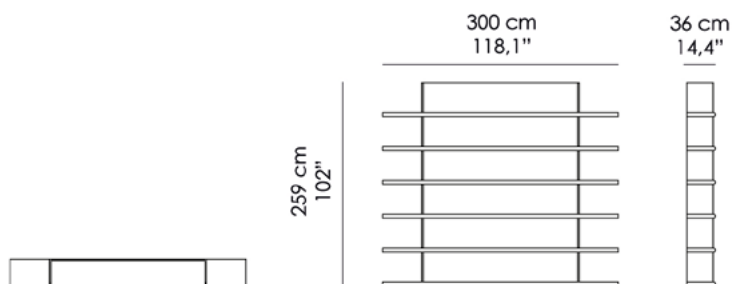

D-27-A

Misure | Size
300x36x H 259cm
(118.1''x14.4''x H 102'')

FINITURE STANDARD | STANDARD FINISHES

P | *Palissandro*
Rosewood

DETTAGLI E FIANCHI | DETAILS AND SIDE

OBA | *Bronzo Antico (su Ottone)*
Antique Bronze (on Brass)