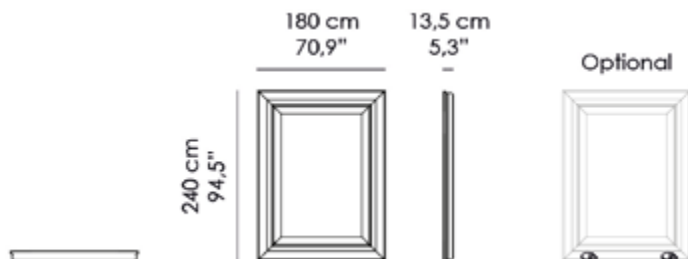

Optional:

Lion-foot or hippo shape feet, in cast brass, Bronzed finish refined by hand.

M-09-A

Misure | Size
180x13.5x H 240cm
(70.9''x5.3''x H 94.5'')

Tessuto | Fabric
9.0 mt. | 9.8 yd.

Pelle | Leather
15.0 mq. | 161.5 sqf.