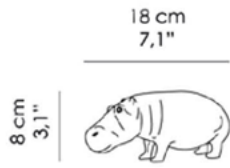

AC-01-A

Misure | Size
18x8 H 8cm
(7.1''x3.1''x H3.1'')

FINITURE STANDARD | STANDARD FINISHES

BA | *Bronzo Antico*
Antique Bronze

PN | *Patina Nera*
Black Patina

Foglia Argento
Antique silver leaf

Foglia Oro
Antique gold leaf