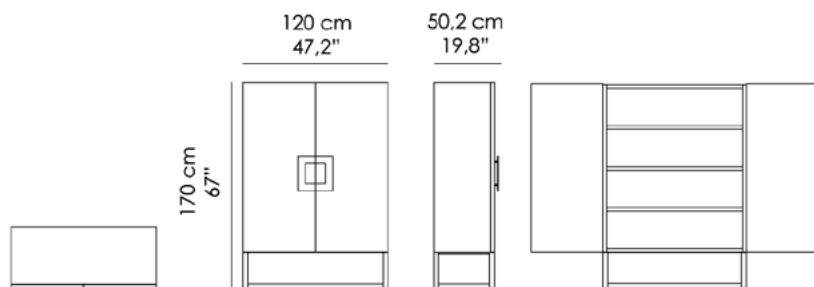

Cabinet. Structure made in Italian poplar blockboard, veneered with real European or exotic woods, same finish inside and outside, 45° assembly. Inner sides in matt lacquered finish (RAL chart) and inner back in champagne color.

## D-06-A

**Misure | Size**  
120 x 50.2 x H 170 cm  
(47.2''x 19.8 ''x H 67 '')