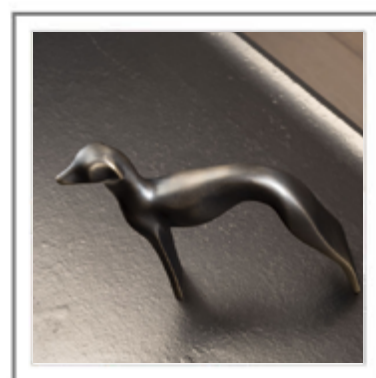

GREYHOUND

GREYHOUND_ Scultura in fusione di ottone a terra, rifinita a mano in finitura bronzo antico | Sand-casting brass sculpture, refined by hand with antique bronze finish.

GREYHOUND_ Scultura in fusione di ottone a terra, rifinita a mano in finitura bronzo antico | Sand-casting brass sculpture, refined by hand with antique bronze finish.

GREYHOUND_ Vista frontale scultura in fusione di ottone a terra, rifinita a mano in finitura bronzo antico | frontal view: Sandcasting brass sculpture, refined by hand with antique bronze finish.

GREYHOUND_ Scultura in fusione di ottone a terra, rifinita a mano in finitura bronzo antico | Sand-casting brass sculpture, refined by hand with antique bronze finish.

GREYHOUND

Scultura. Fusione di ottone a terra, rifinita a mano in finitura Bronzo Antico.

Sculpture. Sand-casting brass sculpture, refined by hand with Antique Bronze finish.

AC-05-A

Misure | Size
21x5x H 18cm
(8.3'x2'x H 7')