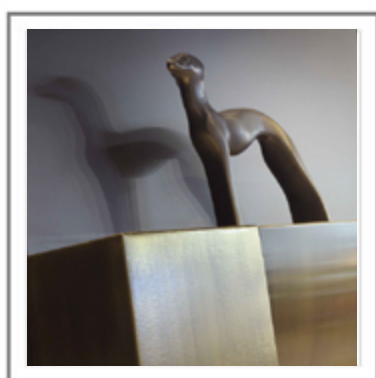

GREYHOUND

GREYHOUND_ Scultura in fusione di ottone a terra, rifinita a mano in finitura bronzo antico | Sand-casting brass sculpture, refined by hand with antique bronze finish.

GREYHOUND_ Scultura in fusione di ottone a terra, rifinita a mano in finitura bronzo antico | Sand-casting brass sculpture, refined by hand with antique bronze finish.

GREYHOUND_ Vista frontale scultura in fusione di ottone a terra, rifinita a mano in finitura bronzo antico | frontal view: Sandcasting brass sculpture, refined by hand with antique bronze finish.

GREYHOUND_ Scultura in fusione di ottone a terra, rifinita a mano in finitura bronzo antico | Sand-casting brass sculpture, refined by hand with antique bronze finish.

GREYHOUND

Scultura. Fusione di ottone a terra, rifinita a mano in finitura Bronzo Antico.

Sculpture. Sand-casting brass sculpture, refined by hand with Antique Bronze finish.

AC-05-A

Misure | Size
21x5x H 18cm
(8.3'x2'x H 7')