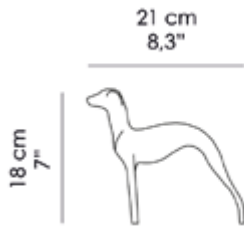

GREYHOUND

Scultura. Fusione di ottone a terra, rifinita a mano in finitura Bronzo Antico.

Sculpture. Sand-casting brass sculpture, refined by hand with Antique Bronze finish.

AC-05-A

Misure | Size
21x5x H 18cm
(8.3'x2'x H 7')