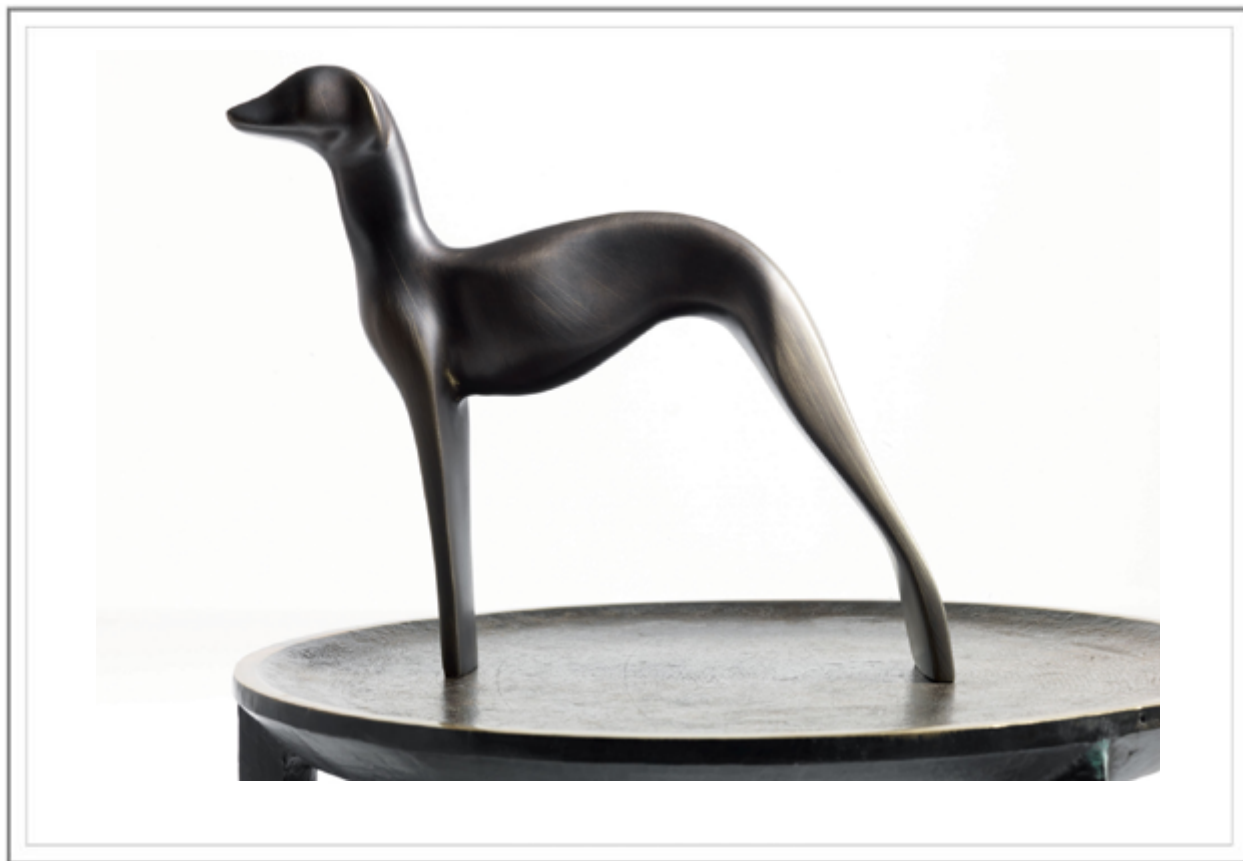

GREYHOUND

GREYHOUND_ Scultura in fusione di ottone a terra, rifinita a mano in finitura bronzo antico | Sand-casting brass sculpture, refined by hand with antique bronze finish.

GREYHOUND_ Scultura in fusione di ottone a terra, rifinita a mano in finitura bronzo antico | Sand-casting brass sculpture, refined by hand with antique bronze finish.

GREYHOUND_ Vista frontale scultura in fusione di ottone a terra, rifinita a mano in finitura bronzo antico | frontal view: Sandcasting brass sculpture, refined by hand with antique bronze finish.

GREYHOUND_ Scultura in fusione di ottone a terra, rifinita a mano in finitura bronzo antico | Sand-casting brass sculpture, refined by hand with antique bronze finish.

GREYHOUND

Scultura. Fusione di ottone a terra, rifinita a mano in finitura Bronzo Antico.

Sculpture. Sand-casting brass sculpture, refined by hand with Antique Bronze finish.

AC-05-A

Misure | Size
21x5x H 18cm
(8.3'x2'x H 7')