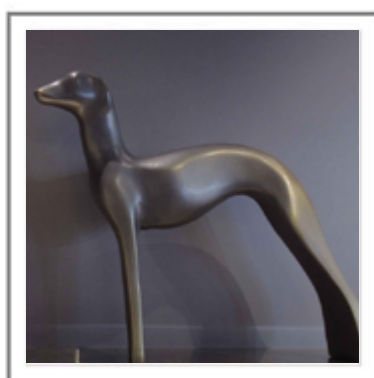

GREYHOUND

GREYHOUND_ Scultura in fusione di ottone a terra, rifinita a mano in finitura bronzo antico | Sand-casting brass sculpture, refined by hand with antique bronze finish.

GREYHOUND_ Scultura in fusione di ottone a terra, rifinita a mano in finitura bronzo antico | Sand-casting brass sculpture, refined by hand with antique bronze finish.

GREYHOUND_ Vista frontale scultura in fusione di ottone a terra, rifinita a mano in finitura bronzo antico | frontal view: Sandcasting brass sculpture, refined by hand with antique bronze finish.

GREYHOUND_ Scultura in fusione di ottone a terra, rifinita a mano in finitura bronzo antico | Sand-casting brass sculpture, refined by hand with antique bronze finish.

GREYHOUND

Scultura. Fusione di ottone a terra, rifinita a mano in finitura Bronzo Antico.

Sculpture. Sand-casting brass sculpture, refined by hand with Antique Bronze finish.

AC-05-A

Misure | Size
21x5x H 18cm
(8.3'x2'x H 7')