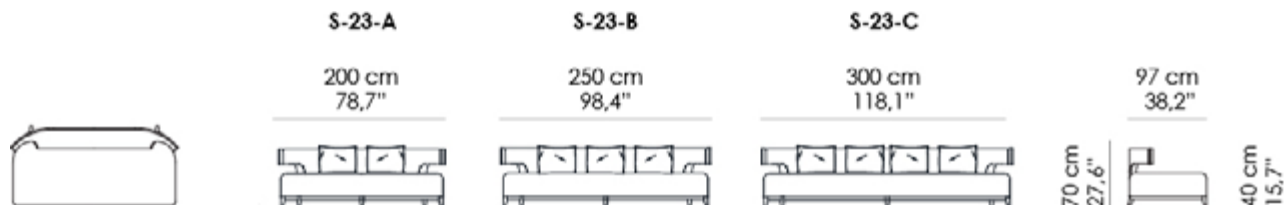

Note:

Per larghezza 200 cm: n. 2 cuscini di schienale inclusi.

Per larghezza 250 cm: n. 3 cuscini di schienale inclusi.

Per larghezza 300 cm: n. 4 cuscini di schienale inclusi.

Sofa. Structure in bent multilayer Italian poplar wood. Base and rear back veneered with Walnut wood. Variable-density polyurethane foam padding. Backrest cushions padded in channeled goose down with central insert in polyurethane foam in different densities. Removable covers for backrest cushions only, not removable covers for structure.

Notes:

For width 200 cm: no. 2 back cushions included.

For width 250 cm: no. 3 back cushions included.

For width 300 cm: no. 4 back cushions included.

BASE e SCHIENALE | BASE and REAR BACK

NC | Noce Canaletto Naturale
Natural American Walnut