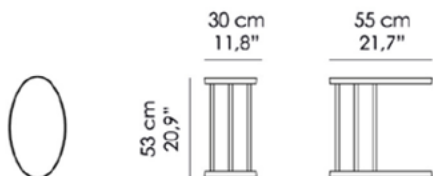

Side Table and magazine holder. Structure in solid Walnut or Ashwood.

T-09-A

Misure | Size
55x30x H. 53 cm
(11.8"x21.7"x h. 20.9")

FINITURE STANDARD | STANDARD FINISHES

NC | Noce Canaletto Naturale
Natural American Walnut