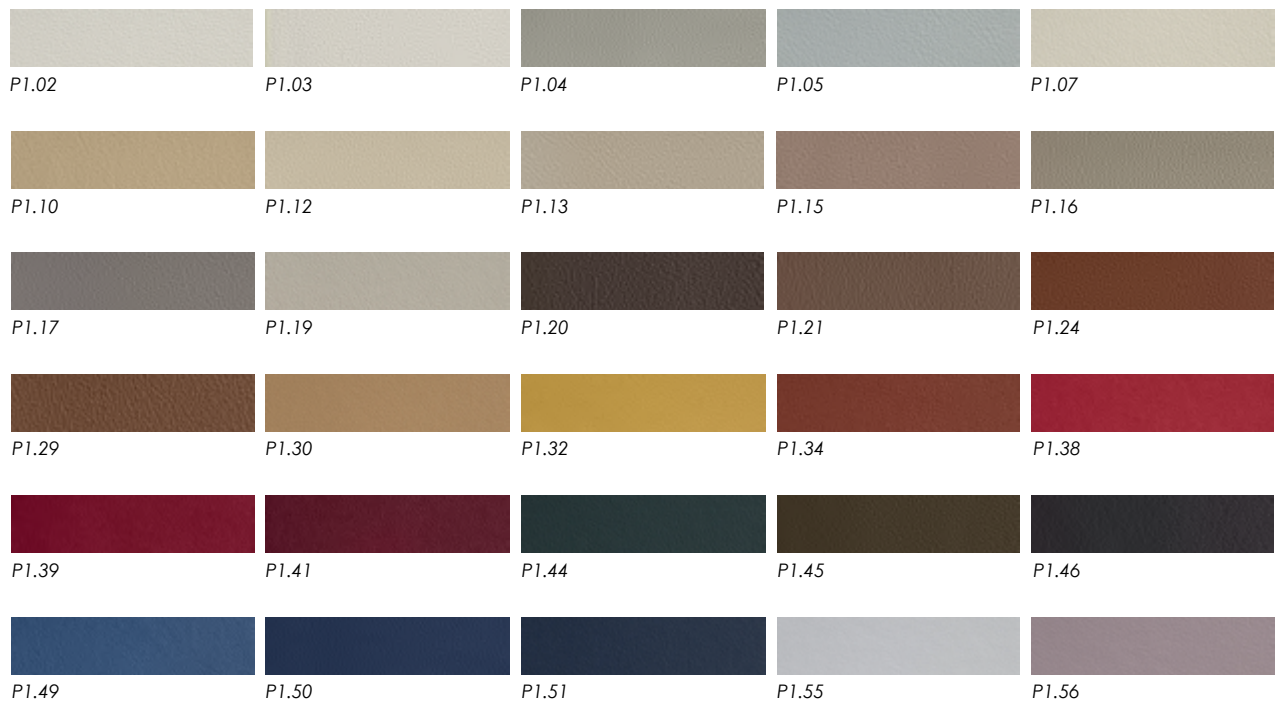

PELLE CAT.P1 | LEATHER CAT. P1