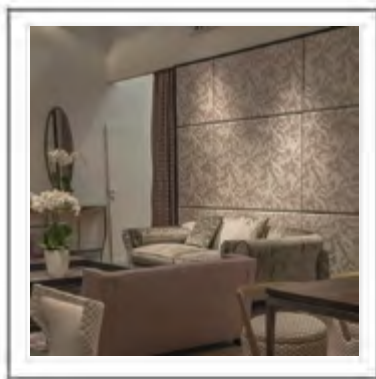

FENICE\_ Boiserie con pattern lineare in rovere moka, pannelli rivestiti in tessuto | Boiserie with linear pattern in moka stained oak, panels padded in fabric.

FENICE\_ Ambientazione | Room setting

FENICE\_ Dettaglio pattern boiserie | Closeup: boiserie pattern

FENICE\_ Dettaglio pattern in rovere tinto moka | Close up: pattern in moka stained oak.