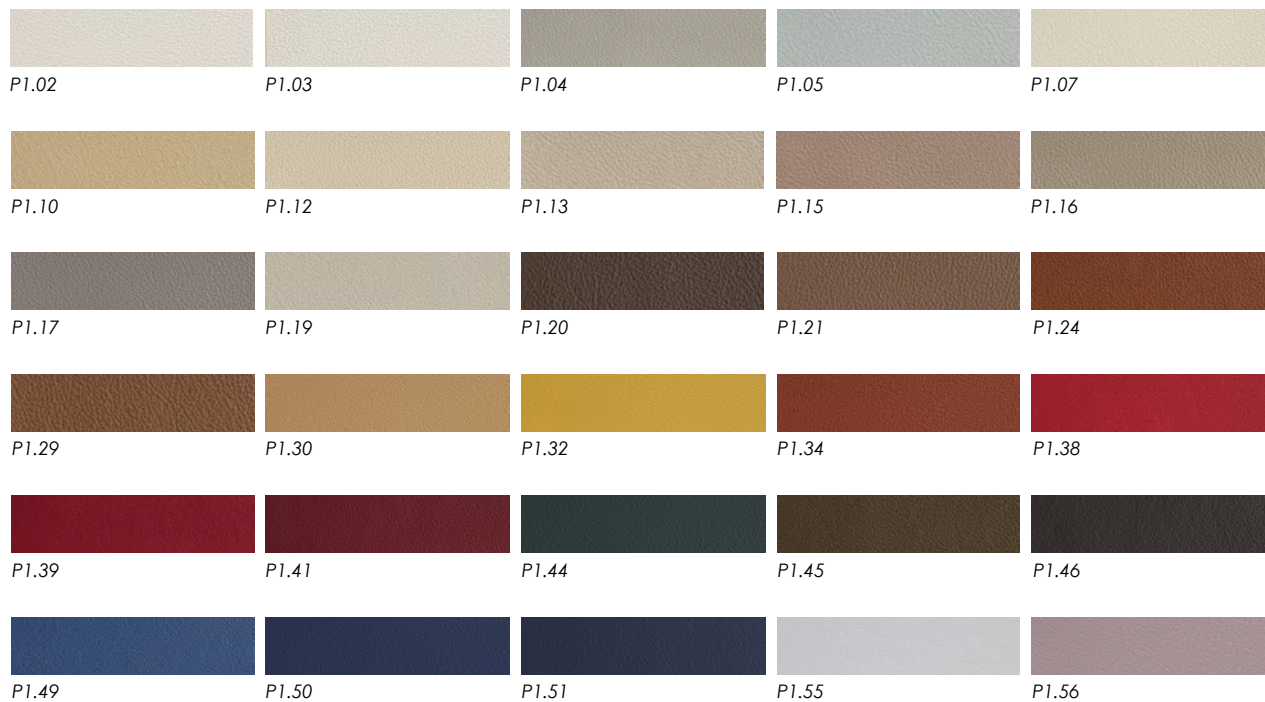

PELLE CAT.P1 | LEATHER CAT. P1