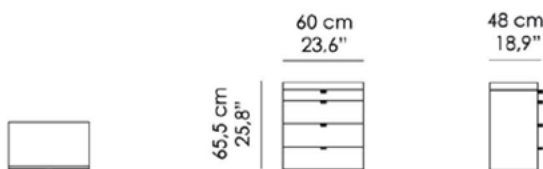

NT-09-A

Misure | Size
 240x65.3 H 240cm
 (94.5''x25.7''x H 94.5'')

NT-09-DR60

Misure | Size
 60x48x H 65.5cm
 (23.6''x18.9''x H 25.8'')

NT-09-DR90

Misure | Size
 90x48x H 65.5cm
 (35.6''x18.9''x H 25.8'')

FINITURE STANDARD | STANDARD FINISHES