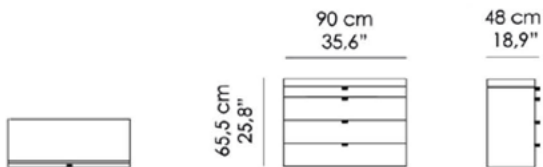

NT-09-A

Misure | Size
 240x65.3 H 240cm
 (94.5''x25.7''x H 94.5'')

NT-09-DR60

Misure | Size
 60x48x H 65.5cm
 (23.6''x18.9''x H 25.8'')

NT-09-DR90

Misure | Size
 90x48x H 65.5cm
 (35.6''x18.9''x H 25.8'')

FINITURE STANDARD | STANDARD FINISHES