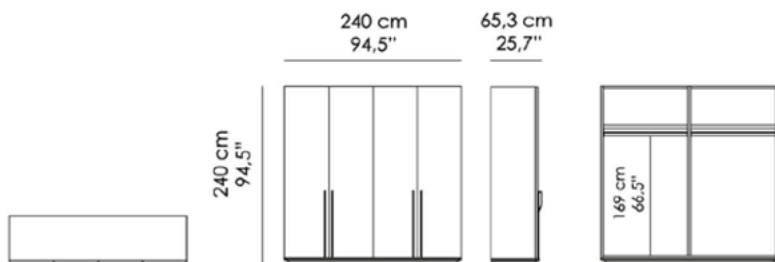

ERMES EASY_ Armadio (esempio di composizione da 240cm) con struttura in rovere tinto moka e dettagli in metallo e ottone, finitura bronzo antico. | Wardrobe (composition L-240 cm) structure in moka stained oak with details in metal and brass, antique bronze finish.

NT-09-A

Misure | Size
 240x65.3 H 240cm
 (94.5''x25.7''x H 94.5'')

NT-09-DR60

Misure | Size
 60x48x H 65.5cm
 (23.6''x18.9''x H 25.8'')

NT-09-DR90

Misure | Size
 90x48x H 65.5cm
 (35.6''x18.9''x H 25.8'')

FINITURE STANDARD | STANDARD FINISHES