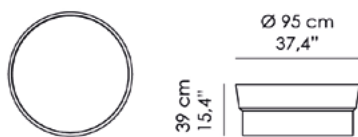

DARIUS_ Dettaglio top in ottone martellinato, finitura bronzata rifinita a mano. | Close up of top insert in hammered brass, bronzed finish refined by hand.

DARIUS_ Vista top in vetro laccato avorio | View of the top in lacquered glass, ivory color.

Side Table. Structure in cast aluminum, Antique Bronze finish. Top insert in marble, white lacquered glass or in hammered brass, bronzed finish (CASTBAM), refined by hand.

T-03-A

Misure | Size
Ø 95x H 39cm
(Ø 37.4"x H 15.4")