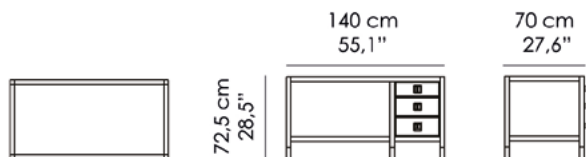

## CO-09-A

**Misure | Size**  
140x70x H 72.5cm  
(55.1"x27.6"x H 28.5")