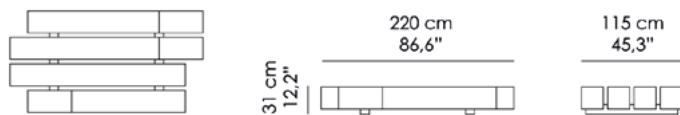

COURCHEVEL _ Tavolino L. 220 cm in sucupira grigio con dettagli in ottone, finitura bronzo antico | Coffee table W. 220 cm in grey sukupira wood with parts cladded in brass, antique bronze finish.

COURCHEVEL_ Dettagli in ottone, finitura bronzo antico | Close up of parts cladded in brass, antique bronze finish.

COURCHEVEL_ Tavolino L. 180 cm in rovere moka con dettagli in ottone, finitura bronzo antico | Coffee table W. 180 cm in moka stained oak with parts cladded in brass, antique bronze finish.

COURCHEVEL_ Ambientazione. | Room setting.

COURCHEVEL

Tavolino da caffè. Struttura in listellare di pino italiano, impiallacciato in Rovere o Sucupira Grigio e dettagli in ottone, finitura Bronzo Antico (OBA).

Coffee Table. Structure in Italian poplar blockboard, veneered with Oak or Grey Sukupira wood and parts clad in brass, Antique Bronze finish (OBA).

T-24-A

Misure | Size
220x115x H 31cm
(86.6''x45.3''x H 12.2'')

T-24-B

Misure | Size
180x85x H 31cm
(70.9''x33.5''x H 12.2'')

FINITURE STANDARD | STANDARD FINISHES

- SG | *Sucupira Grigio*
Grey Sukupira
- RG | *Rovere Grigio*
Grey Oak
- RM | *Rovere Moka*
Moka Oak
- RN | *Rovere Naturale*
Natural Oak