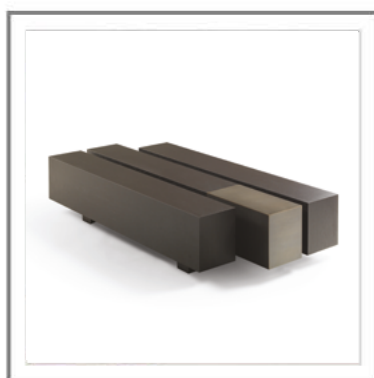

COURCHEVEL _ Tavolino L. 220 cm in sucupira grigio con dettagli in ottone, finitura bronzo antico | Coffee table W. 220 cm in grey sukupira wood with parts cladded in brass, antique bronze finish.

COURCHEVEL_ Dettagli in ottone, finitura bronzo antico | Close up of parts cladded in brass, antique bronze finish.

COURCHEVEL_ Tavolino L. 180 cm in rovere moka con dettagli in ottone, finitura bronzo antico | Coffee table W. 180 cm in moka stained oak with parts cladded in brass, antique bronze finish.

COURCHEVEL_ Ambientazione. | Room setting.

COURCHEVEL

Tavolino da caffè. Struttura in listellare di pino italiano, impiallacciato in Rovere o Sucupira Grigio e dettagli in ottone, finitura Bronzo Antico (OBA).

Coffee Table. Structure in Italian poplar blockboard, veneered with Oak or Grey Sukupira wood and parts clad in brass, Antique Bronze finish (OBA).

T-24-A

Misure | Size
220x115x H 31cm
(86.6''x45.3''x H 12.2'')

T-24-B

Misure | Size
180x85x H 31cm
(70.9''x33.5''x H 12.2'')

FINITURE STANDARD | STANDARD FINISHES

- SG | *Sucupira Grigio*
Grey Sukupira
- RG | *Rovere Grigio*
Grey Oak
- RM | *Rovere Moka*
Moka Oak
- RN | *Rovere Naturale*
Natural Oak