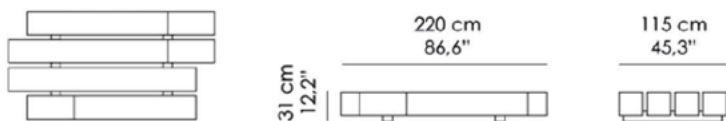

COURCHEVEL \_ Tavolino L. 220 cm in sucupira grigio con dettagli in ottone, finitura bronzo antico | Coffee table W. 220 cm in grey sukupira wood with parts clad in brass, antique bronze finish.

COURCHEVEL\_ Dettagli in ottone, finitura bronzo antico | Close up of parts clad in brass, antique bronze finish.

COURCHEVEL\_ Tavolino L. 180 cm in rovere moka con dettagli in ottone, finitura bronzo antico | Coffee table W. 180 cm in moka stained oak with parts clad in brass, antique bronze finish.

COURCHEVEL\_ Dettagli in ottone, finitura bronzo antico | Close up of parts clad in brass, antique bronze finish.

## T-24-A

**Misure | Size**  
220x115x H 31cm  
(86.6'x45.3'x H

## T-24-B

**Misure | Size**  
180x85x H 31cm  
(70.9'x33.5'x H