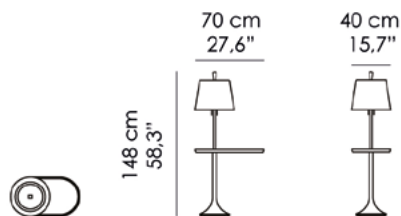

Notes:
220V - 50 HZ / 2xE27 | red cord
110V - 60 HZ / 2xE26 | red cord
Light bulbs not included.

L-12-A

Misure | Size
70x40x H 148cm
(27.6'x15.7'x H 58.3')

FINITURE STANDARD | STANDARD FINISHES

CASTBAM | Fusione di ottone martellinato, finitura bronzo antico
Hammered cast brass, antique bronze finish