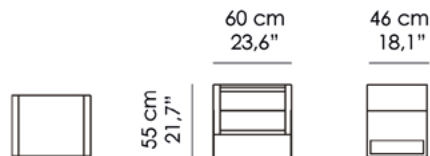

Notes:

Nightstand width 90cm with no. 2 drawers.

Nightstand width 60cm with no. 1 drawer.

Drawers unit with no. 4 drawers.

NT-10-A

NT-10-B

NT-10-C

FINITURE STANDARD | STANDARD FINISHES