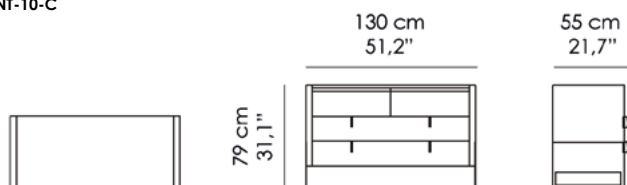

Notes:

Nightstand width 90cm with no. 2 drawers.

Nightstand width 60cm with no. 1 drawer.

Drawers unit with no. 4 drawers.

NT-10-A

NT-10-B

NT-10-C

FINITURE STANDARD | STANDARD FINISHES