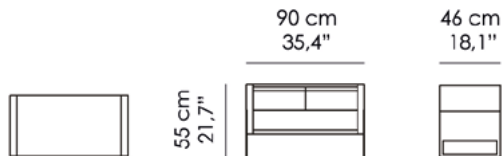

Note:

Comodino da 90cm con n. 2 cassetti.

Comodino da 60cm con n. 1 cassetto.

Comò con n. 4 cassetti.

Nightstand and Drawers unit. Structure made in Italian poplar blockboard, veneered outside with real European or exotic woods, inner drawers in real natural maple wood, 45° assembly. Base in metal, Antique Bronze or Antique Brass finish. Drawers with fully synchronized slide technology and soft-close damping system. Nightstands with integrated handle, drawers unit with handle MAN-10 in metal, matching the base finish.

Notes:

Nightstand width 90cm with no. 2 drawers.

Nightstand width 60cm with no. 1 drawer.

Drawers unit with no. 4 drawers.

NT-10-A

NT-10-B

NT-10-C

FINITURE STANDARD | STANDARD FINISHES