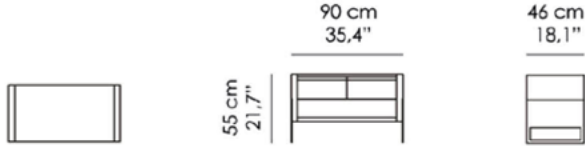

Note:

Comodino da 90cm con n. 2 cassetti.  
Comodino da 60cm con n. 1 cassetto.  
Comò con n. 4 cassetti.

Nightstand and Drawers unit. Structure made in Italian poplar blockboard, veneered outside with real European or exotic woods, inner drawers in real natural maple wood, 45° assembly. Base in metal, Antique Bronze or Antique Brass finish. Drawers with fully synchronized slide technology and soft-close damping system. Nightstands with integrated handle, drawers unit with handle MAN-10 in metal, matching the base finish.

Notes:

Nightstand width 90cm with no. 2 drawers.  
Nightstand width 60cm with no. 1 drawer.  
Drawers unit with no. 4 drawers.

## NT-10-A

**Misure | Size**  
90x46x H 55cm  
(35.4"x18.1"x H 21.7")

## NT-10-B

**Misure | Size**  
60x46x H 55cm  
(23.6"x18.1"x H 21.7")