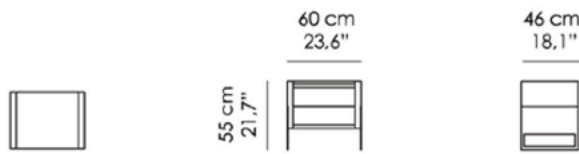

Notes:

Nightstand width 90cm with no. 2 drawers.  
Nightstand width 60cm with no. 1 drawer.  
Drawers unit with no. 4 drawers.

## NT-10-A

**Misure | Size**  
90x46x H 55cm  
(35.4"x18.1"x H 21.7")

## NT-10-B

**Misure | Size**  
60x46x H 55cm  
(23.6"x18.1"x H 21.7")

## NT-10-C

**Misure | Size**  
130x55x H 79cm  
(51.2"x21.7"x H 31.1")