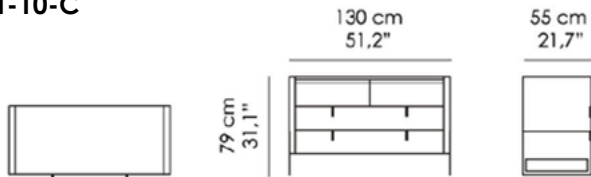

Notes:

Nightstand width 90cm with no. 2 drawers.  
Nightstand width 60cm with no. 1 drawer.  
Drawers unit with no. 4 drawers.

## NT-10-A

**Misure | Size**  
90x46x H 55cm  
(35.4"x18.1"x H 21.7")

## NT-10-B

**Misure | Size**  
60x46x H 55cm  
(23.6"x18.1"x H 21.7")

## NT-10-C

**Misure | Size**  
130x55x H 79cm  
(51.2"x21.7"x H 31.1")