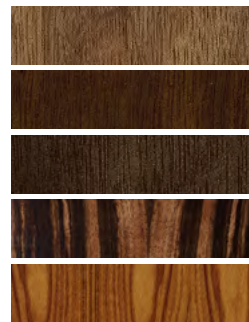

## FINITURE STANDARD | STANDARD FINISHES

RG | *Rovere Grigio*  
Grey Oak  
RM | *Rovere Moka*  
Moka Oak  
RN | *Rovere Naturale*  
Natural Oak  
RS | *Rovere Smoke*  
Smoke Oak  
SG | *Sucupira Grigio*  
Grey Sukupira