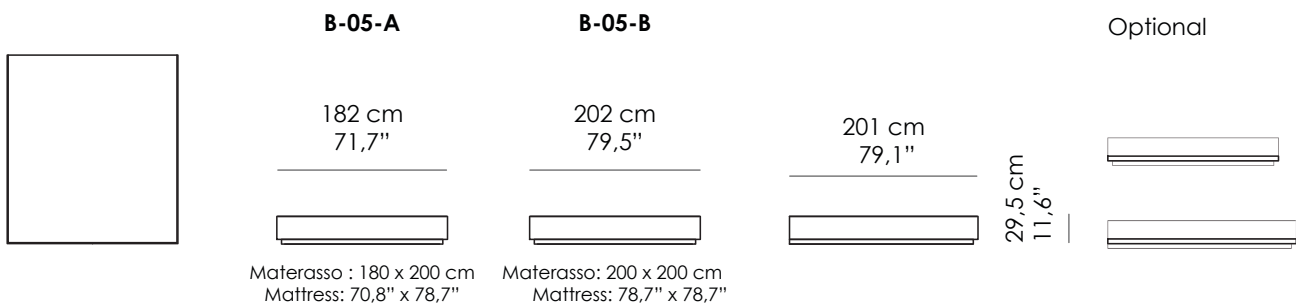

NCM | Noce Canaletto Moka
Moka American Walnut

RM | Rovere Moka
Moka Oak

OPTIONAL

Profilo inferiore | Boxspring lower frame

OBA | Bronzo Antico
Antique Bronze (on brass)

Misure standard | Standard sizes

100% made in Italy