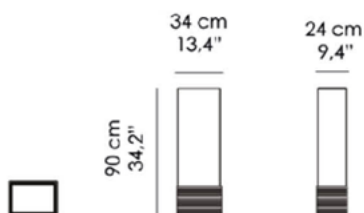

Pedestal. Structure made in Italian poplar blockboard, veneered with European or exotic real wood, 45° assembly. Base in cast brass, Antique Bronze finish. Or clad in marble.

AC-10-A

Misure | Size
34x24x H 90 cm
(13.4''x9.4''x H 35.4'')