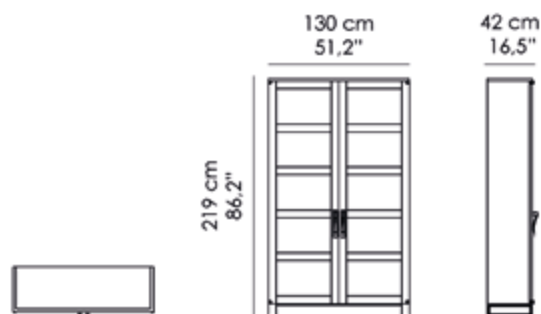

Touch activated LED LIGHTS.

D-23-A

Misure | Size
130 x 42 x H 219 cm
(51.2" x 16.5" x H 86.2")

FINITURE STANDARD | STANDARD FINISHES

	NC	Noce Canaletto Naturale Natural American Walnut
	NCS	Noce Canaletto Scuro Dark American Walnut
	NCM	Noce Canaletto Moka Moka American Walnut
	RG	Rovere Grigio Grey Oak
	RM	Rovere Moka Moka Oak
	RN	Rovere Naturale Natural Oak
	RAL	Laccato opaco Matte lacquered