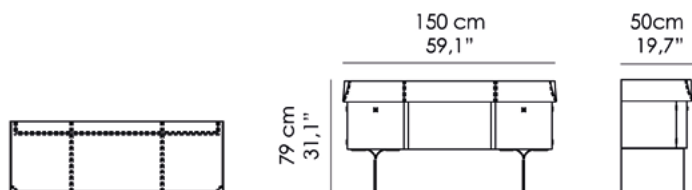

Optional:

Vassoi removibili per i cassetti, rivestiti in ecopelle nera con divisori interni in tessuto floccato color avorio. (N.2 vassoi, dimensioni: 36,6x31,7x H 4cm e N.2 vassoi, dimensioni: 36,6x31,7x H 7cm).

Optional:

Removable trays for drawers, padded in black faux-leather flocked inside in ivory color, with fixed partitions. (No.2 trays, size: 36,6x31,7x H 4cm and no.2 trays, size: 36,6x31,7x H 7cm)

Touch activated LED LIGHTS.

D-13-A

Misure | Size
150x50x H 79cm
(59.1''x19.7'' H 31.1'')

FINITURE STANDARD | STANDARD FINISHES

RAL | *Laccato opaco-lucido*
Matte-glossy lacquered

INTERNO CASSETTI E DIVISORI | INNER DRAWERS AND PARTITIONS