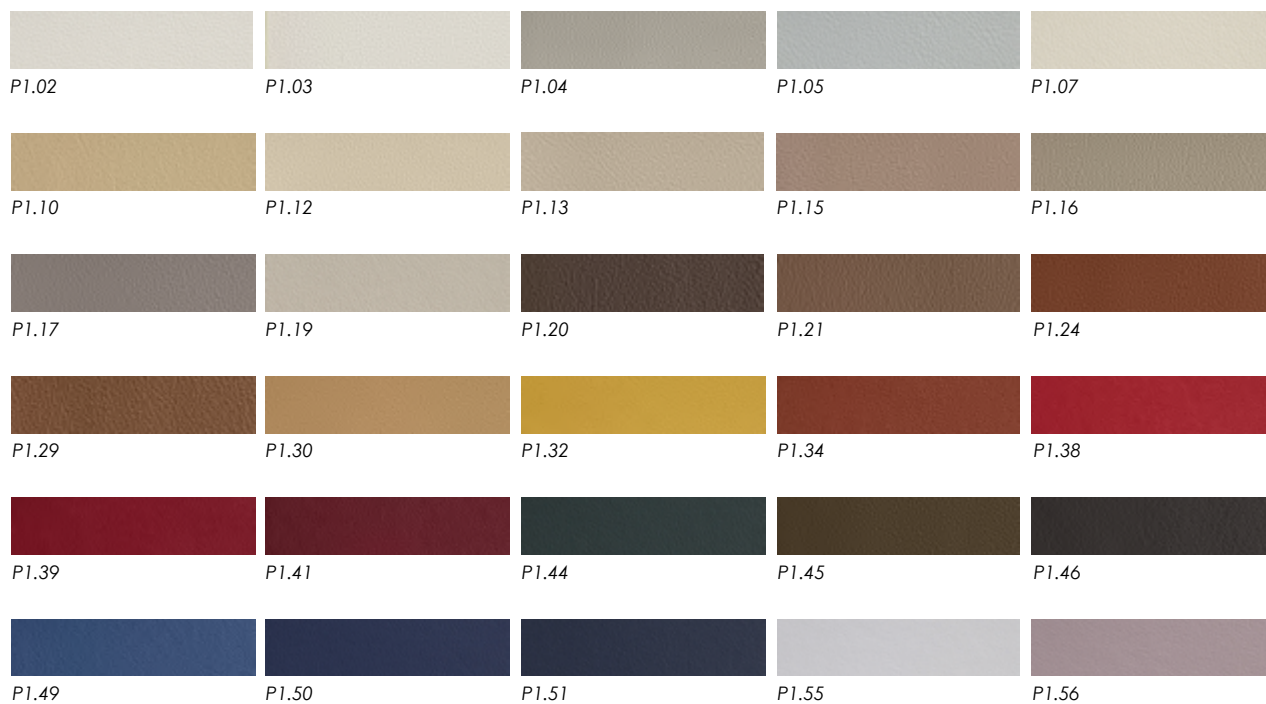

PELLE CAT.P1 | LEATHER CAT. P1