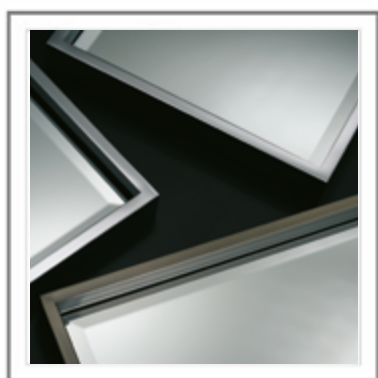

AIDA_ Specchio a parete con cornice in metallo, finitura cromata | Wall-mounted mirror with frame in metal, chrome finish.

AIDA_ Dettaglio cornice in metallo, finitura cromata e bronzo antico | Detail view: Frame in metal, chrome and antique bronze finish.

AIDA_ Specchio a parete con cornice in metallo, finitura bronzo antico. Specchio con incisioni lineari decorative (optional) | Wall-mounted mirror with frame in metal, antique bronze finish. Mirror with decorative engraved lines (optional).

AIDA_ Dettaglio specchio con incisioni lineari decorative (optional) | Detail view mirror with decorative engraved lines (optional).

AIDA

Specchio a parete. Cornice in ottone, finitura Bronzo Antico o Cromo.
Specchio con bisello.
Optional:
Specchio con incisioni lineari decorative.

Wall-mounted mirror. Frame in brass, Antique Bronze or Chrome finish.
Bevelled mirror.
Optional:
Mirror with decorative engraved lines.

FINITURE STANDARD | STANDARD FINISHES

OBA | *Bronzo Antico (su Ottone)*
Antique Bronze (on Brass)