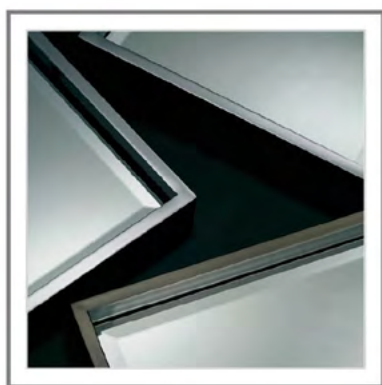

AIDA_ Specchio a parete con cornice in metallo, finitura cromata | Wall-mounted mirror with frame in metal, chrome finish.

AIDA_ Dettaglio cornice in metallo, finitura cromata e bronzo antico | Detail view: Frame in metal, chrome and antique bronze finish.

AIDA_ Specchio a parete con cornice in metallo, finitura bronzo antico. Specchio con incisioni lineari decorative (optional) | Wall-mounted mirror with frame in metal, antique bronze finish. Mirror with decorative engraved lines (optional).

AIDA_ Dettaglio specchio con incisioni lineari decorative (optional) | Detail view mirror with decorative engraved lines (optional).

AIDA

Specchio a parete. Cornice in ottone, finitura Bronzo Antico o Cromo.
Specchio con bisello.
Optional:
Specchio con incisioni lineari decorative.

Wall-mounted mirror. Frame in brass, Antique Bronze or Chrome finish.
Bevelled mirror.
Optional:
Mirror with decorative engraved lines.

M-01-A

M-01-B

M-01-C

Optional

FINITURE STANDARD | STANDARD FINISHES

CR | *Cromo*
Chrome