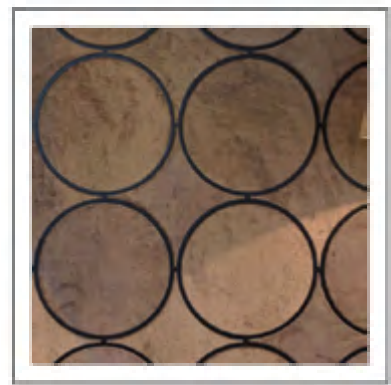

BRIGITTA_Boiserie in rovere moka con inserti rivestiti in tessuto o pelle | Wall panelling in moka stained oak with inserts upholstered in fabric or leather.

BRIGITTA_Ambientazione | Room setting.

BRIGITTA_Dettaglio pattern boiserie | Close-up: boiserie pattern

BRIGITTA_Dettaglio pannello in rovere moka con inserto in tessuto | Close-up: Wall panelling in moka stained oak with inserts upholstered in fabric

BRIGITTA

Boiserie con pattern circolare in rovere moka, elementi rivestiti in tessuto o pelle. (Prezzo al Mq)

Boiserie with round pattern in moka stained oak (RM), elements padded in fabric or leather. (Price per square meter)

How to ask for a quotation:

Specify exact wall sizes (width and height) and if sides are visible or against the wall.